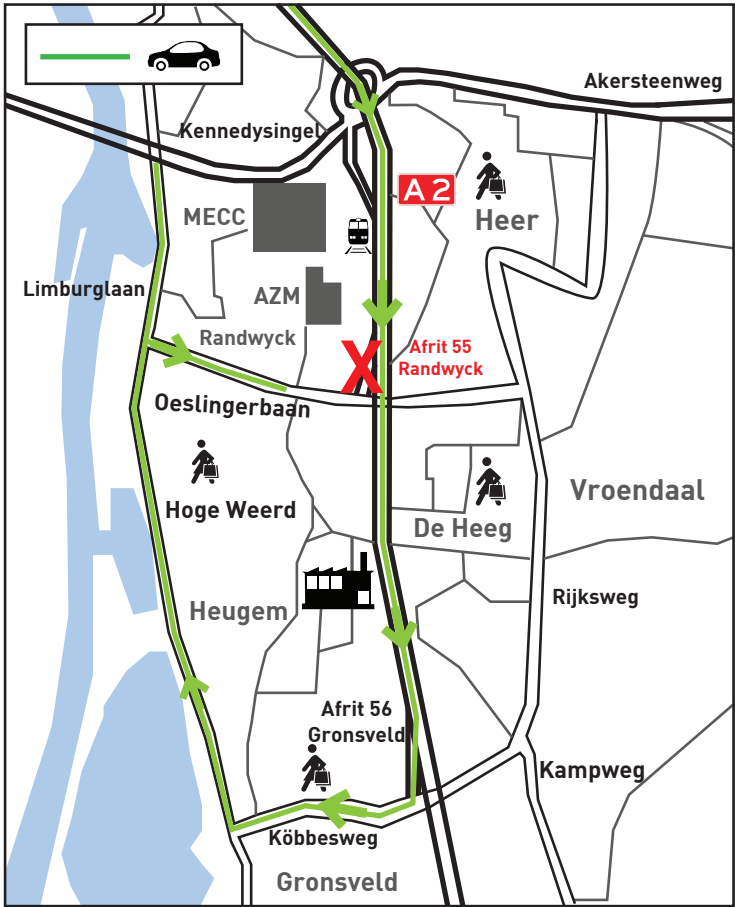

AZM, MECC AND ENVIRONMENT ACCESSIBLE

7 APRIL - 2 MAY 2014

AZM, MECC AND ENVIRONMENT ACCESSIBLE!

DURING
CLOSURE OF EXIT 55 OESLINGERBAAN

7 APRIL - 2 MAY 2014

www.a2maastricht.nl/oeslingerbaan

Schedule depends on the weather conditions

Strukton en
Ballast Nedam

UP-TO-DATE TRAVEL INFORMATION
www.maastricht-bereikbaar.nl

together
we'll keep  **maastricht
accessible**